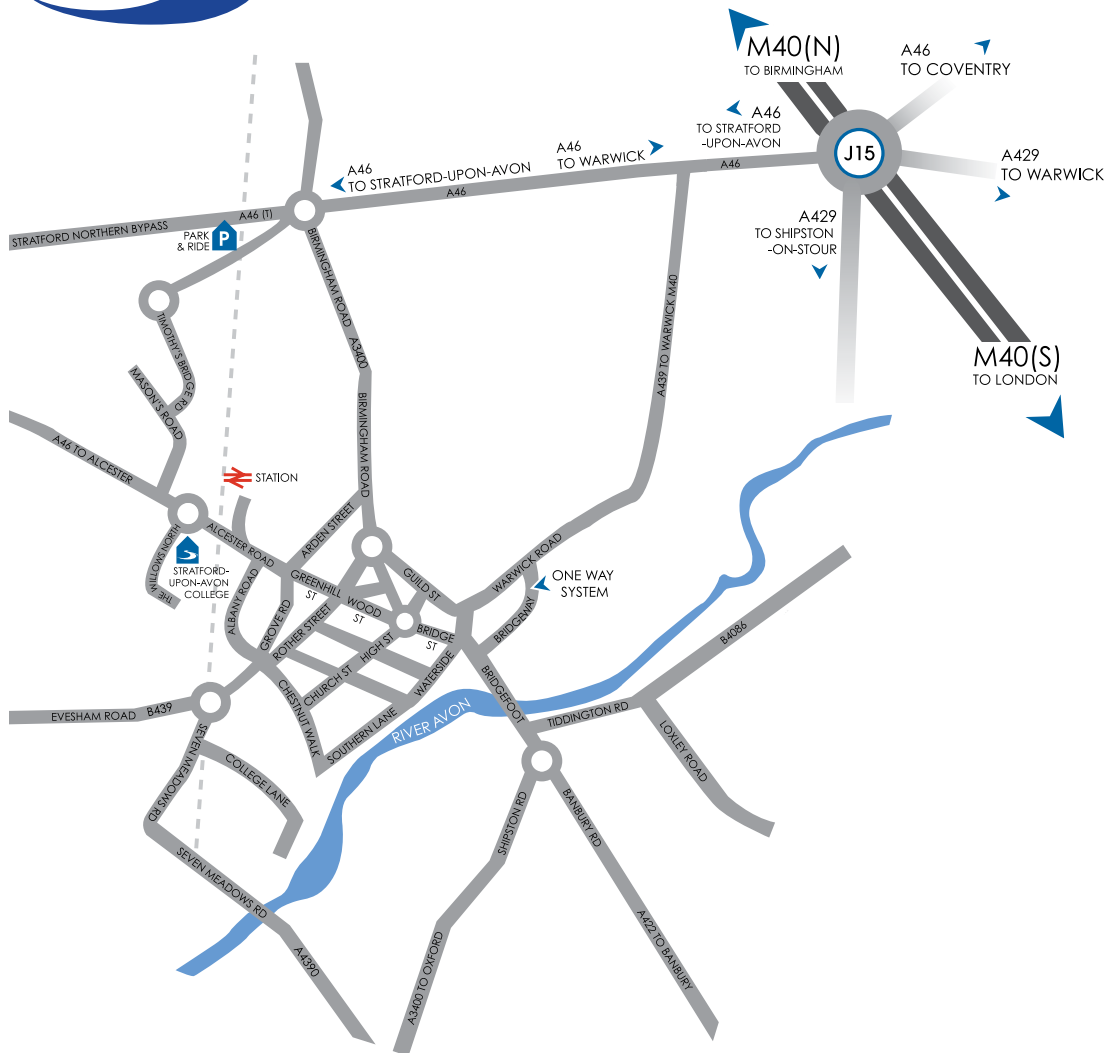

How to find us

The Willows North, Alcester Road
Stratford-upon-Avon, Warwickshire CV37 9QR, UK

On Foot

The college is located on the Alcester Road, just past the railway station and opposite the supermarket, Morrisons, which is a gentle 10 minute walk from the town centre.

By Road

There is a good access from the motorway network via the M40 (J15), which links with M42/M5/M45/M1.

- Access from the North - use A3400 or A46
- Access from the South - use A3400
- Access from the East - use A422
- Access from the West - use A46

By Bus

The college is served by a number of buses from most areas. For further information and bus timetables please telephone Reception on +44 (0) 1789 266245.

By Rail

The college is located just opposite the railway station, which serves villages and towns around Stratford-upon-Avon.

By Air

The college is just 40 minutes from Birmingham International Airport and 35 minutes from Coventry Airport.

Parking

The college has car parks for the use of visitors and students.